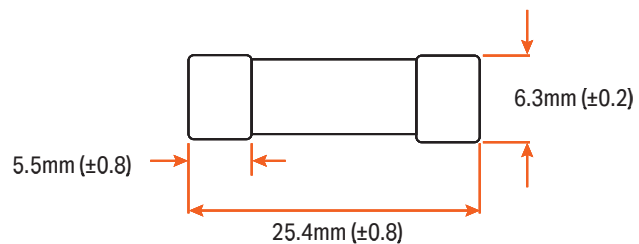

## Domestic Plug Fuses BS 1362

- **Application:** Domestic plug fuse
- **Voltage rating:** 240V
- **Standard:** BS 1362

Item No.	Colour	Current Rating (A)	Length (mm)	Diameter (mm)
FU1-1	Red	1	25	6.3
FU1-2	Red	2	25	6.3
FU1-3	Red	3	25	6.3
FU1-5	Black	5	25	6.3
FU1-7	Black	7	25	6.3
FU1-10	Black	10	25	6.3
FU1-13	Brown	13	25	6.3